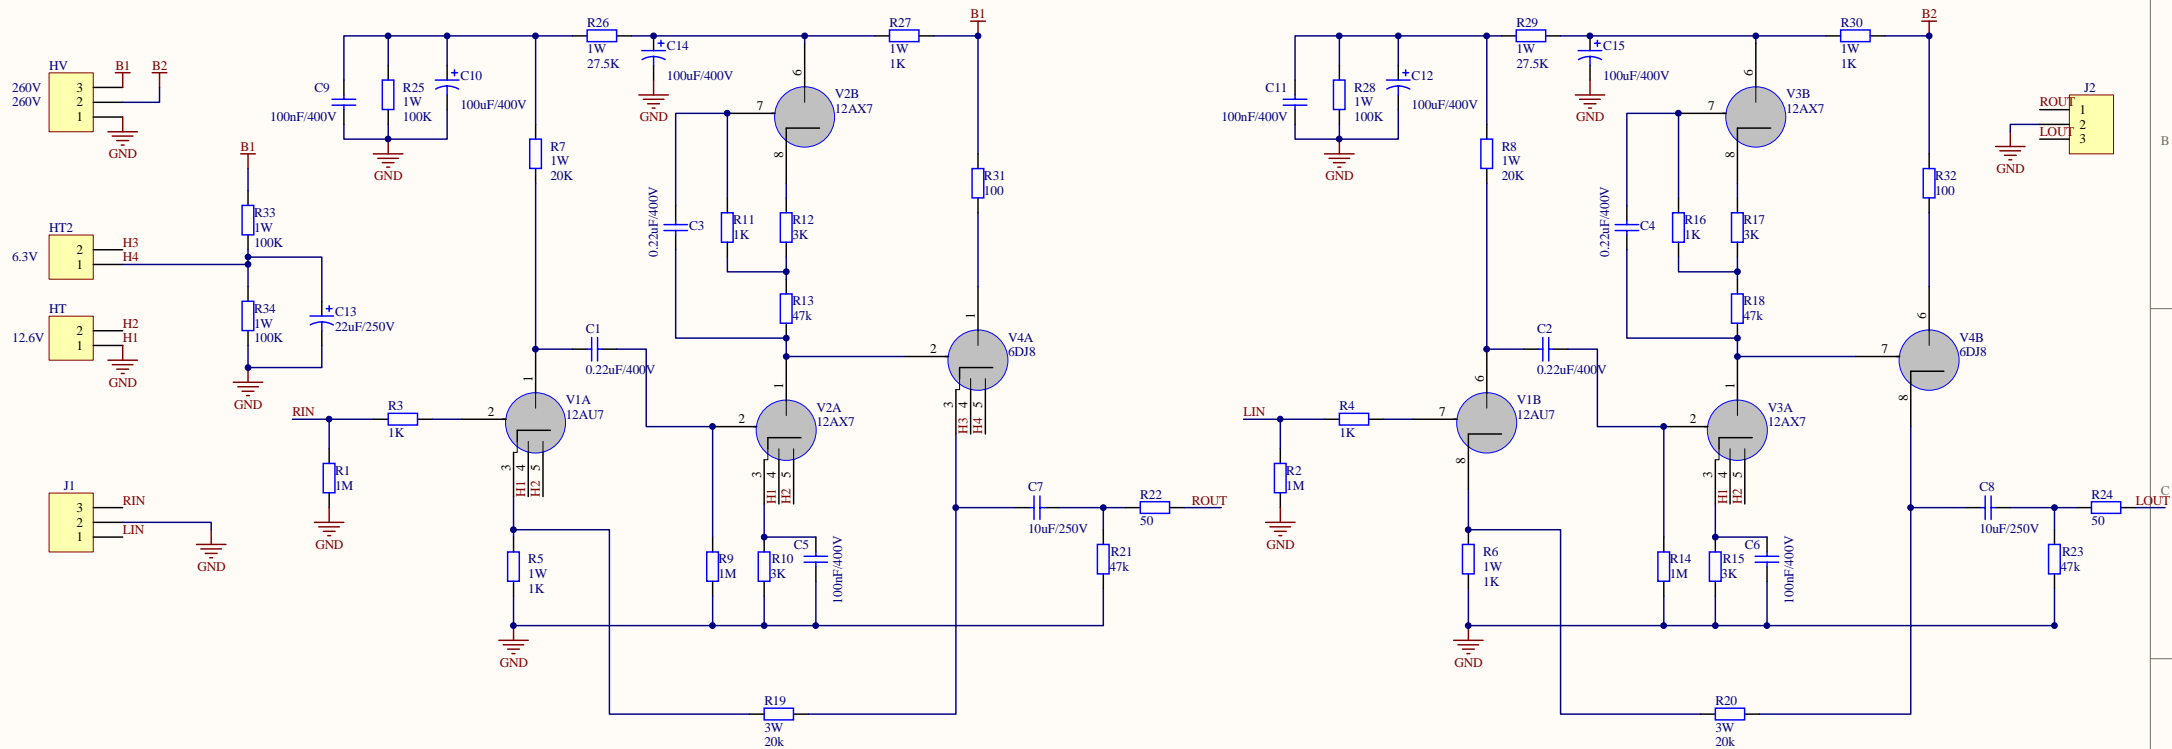

SL-1 PRE-AMPLIFIER

Analog Metric

Title		
Size	Number	Revision
B		
Date:	8/12/2009	Sheet of
File:	G:\ANALOGMETRIC\...CAT SL-1.SchD	Drawn By: