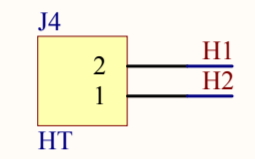

12AX7 Phono Pre-Amplifier ref VTL

Analog Metric

Title		
Size	Number	Revision
C		
Date:	6/4/2010	Sheet of
File:	G:\AnalogMetric\phono vtl.SchDoc	Drawn By: