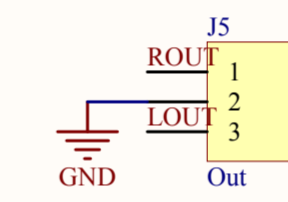

12AX7 Phono Pre-Amplifier ref VTL

Analog Metric

Title		
Size	Number	Revision
C		
Date:	6/4/2010	Sheet of
File:	G:\AnalogMetric\phono vtl.SchDoc	Drawn By: