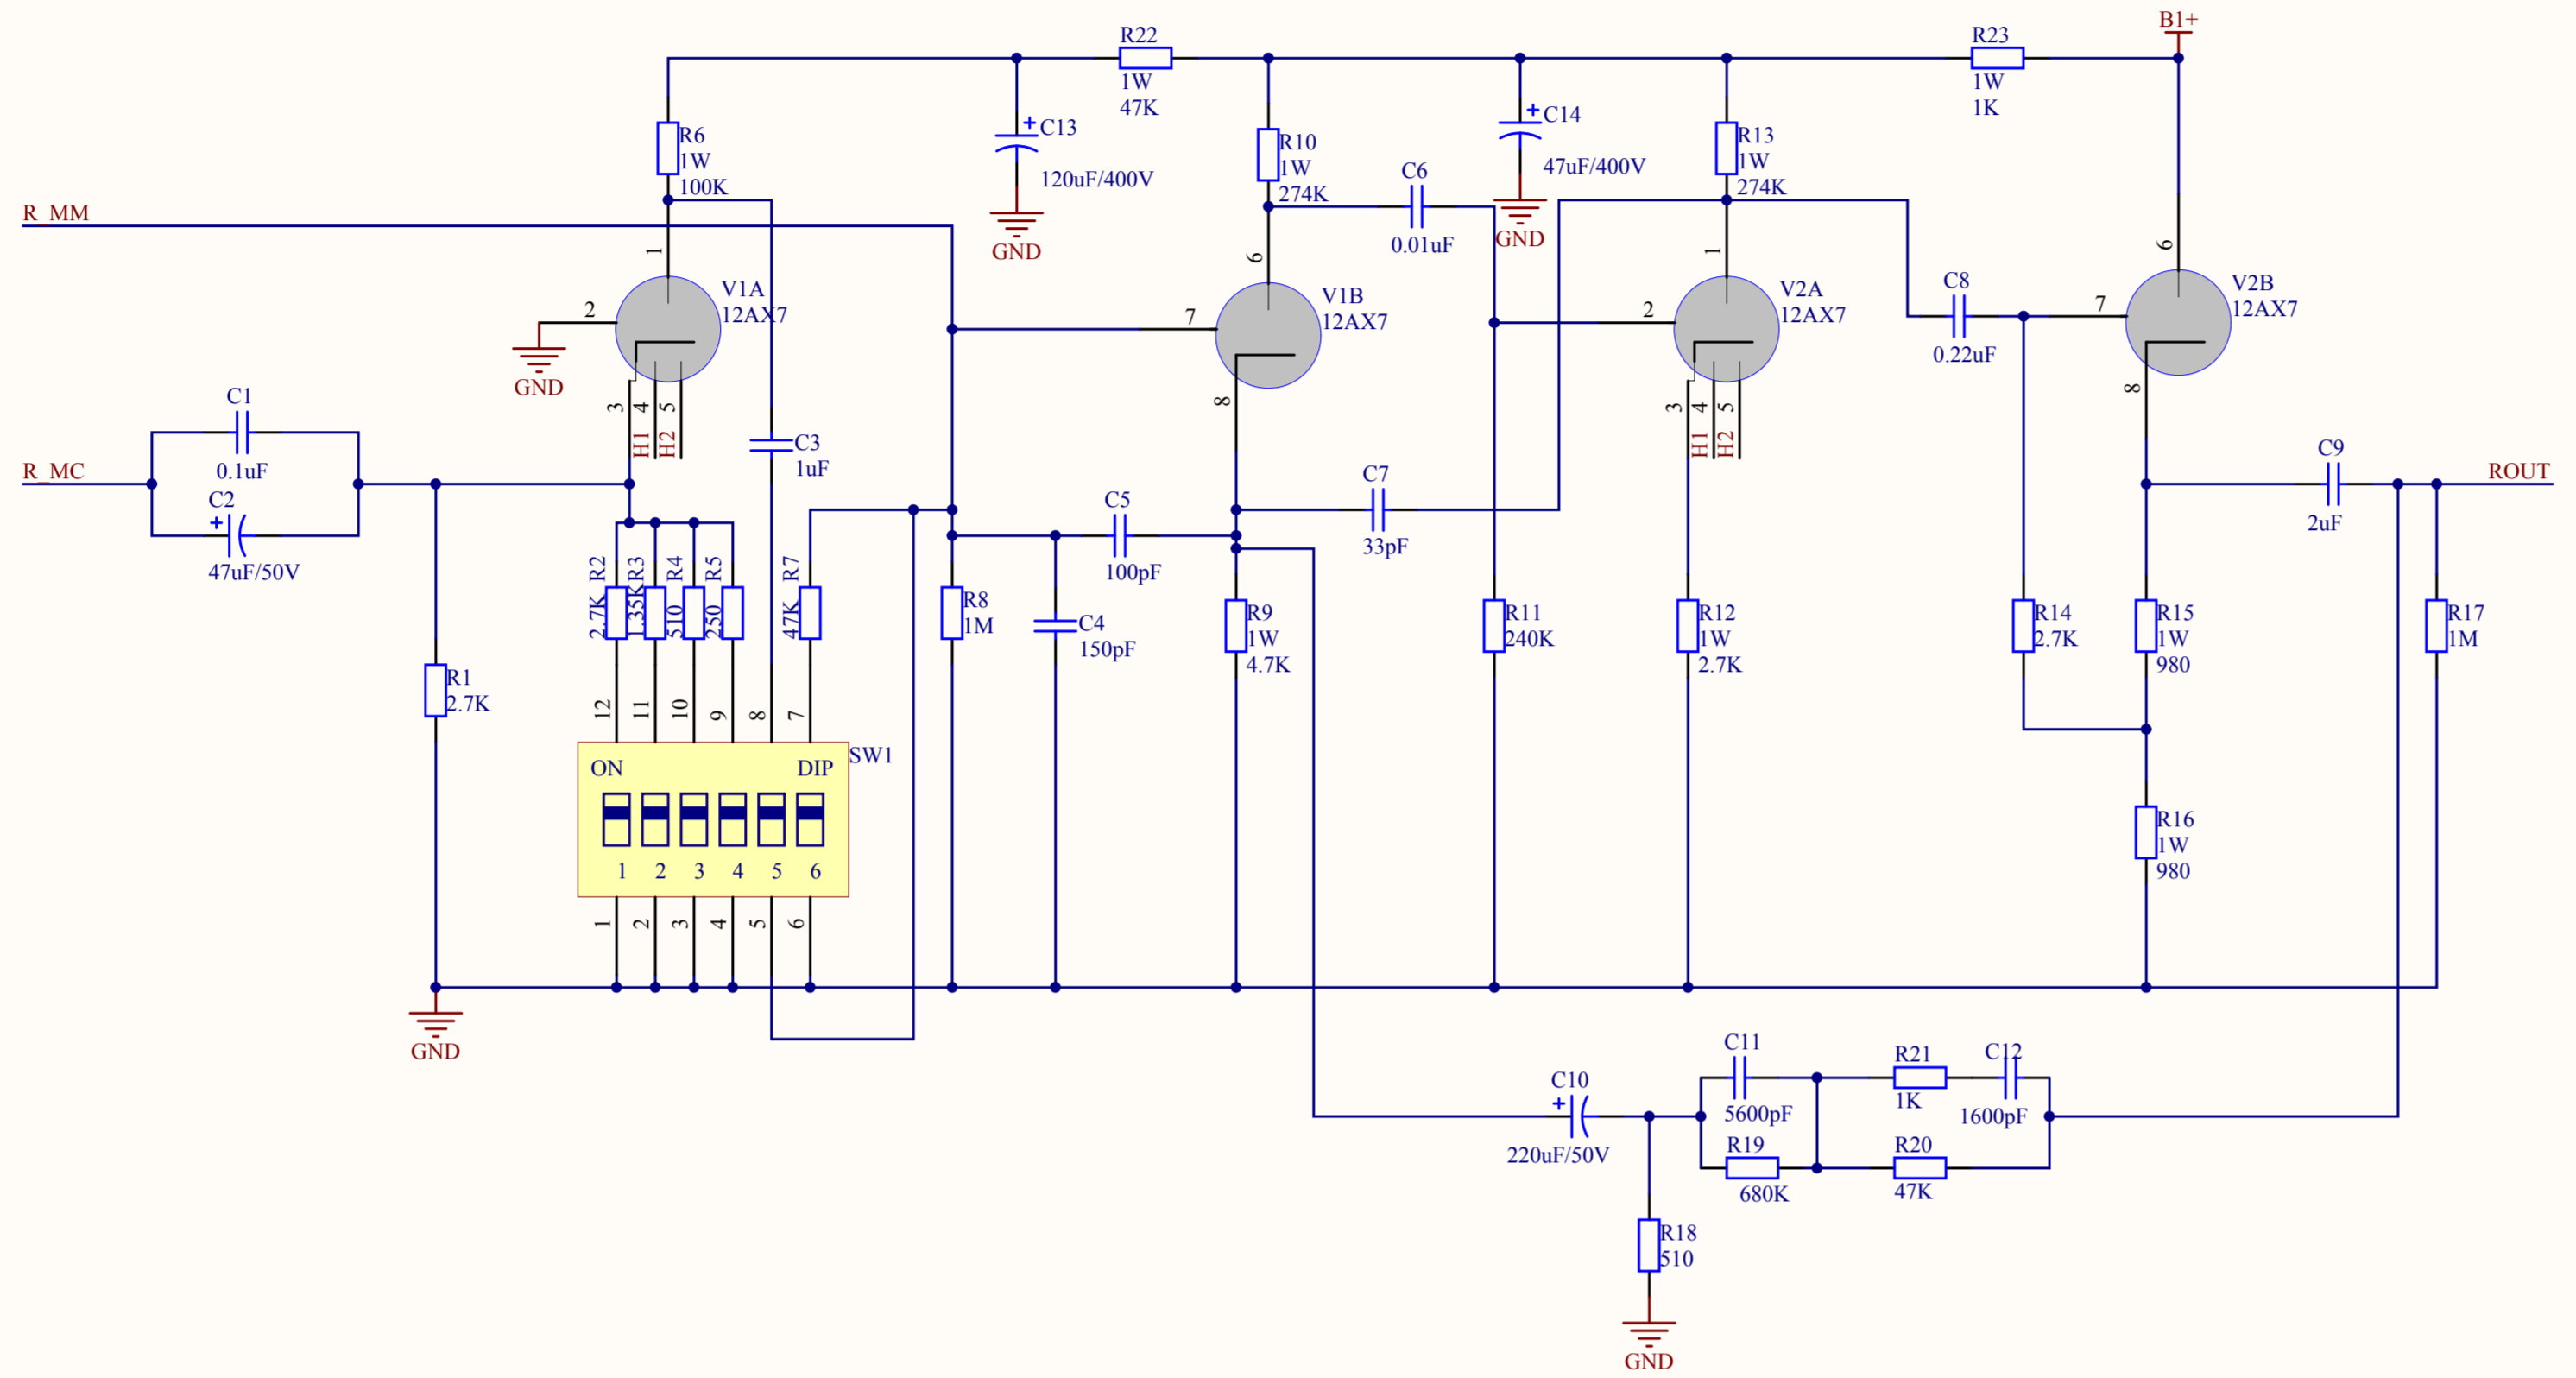

12AX7 Phono Pre-Amplifier ref VTL

Analog Metric

Title		
Size	Number	Revision
C		
Date:	6/4/2010	Sheet of
File:	G:\AnalogMetric\phono vtl.SchDoc	Drawn By: