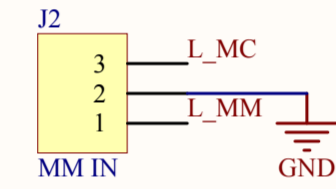

12AX7 Phono Pre-Amplifier ref VTL

Analog Metric

Title		
Size	Number	Revision
C		
Date:	6/4/2010	Sheet of
File:	G:\AnalogMetric\phono vtl.SchDoc	Drawn By: