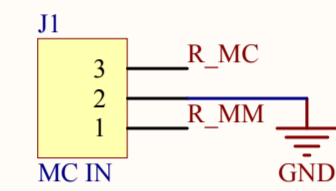

12AX7 Phono Pre-Amplifier ref VTL

Analog Metric

Title		
Size	Number	Revision
C		
Date:	6/4/2010	Sheet of
File:	G:\AnalogMetric\phono vtl.SchDoc	Drawn By: