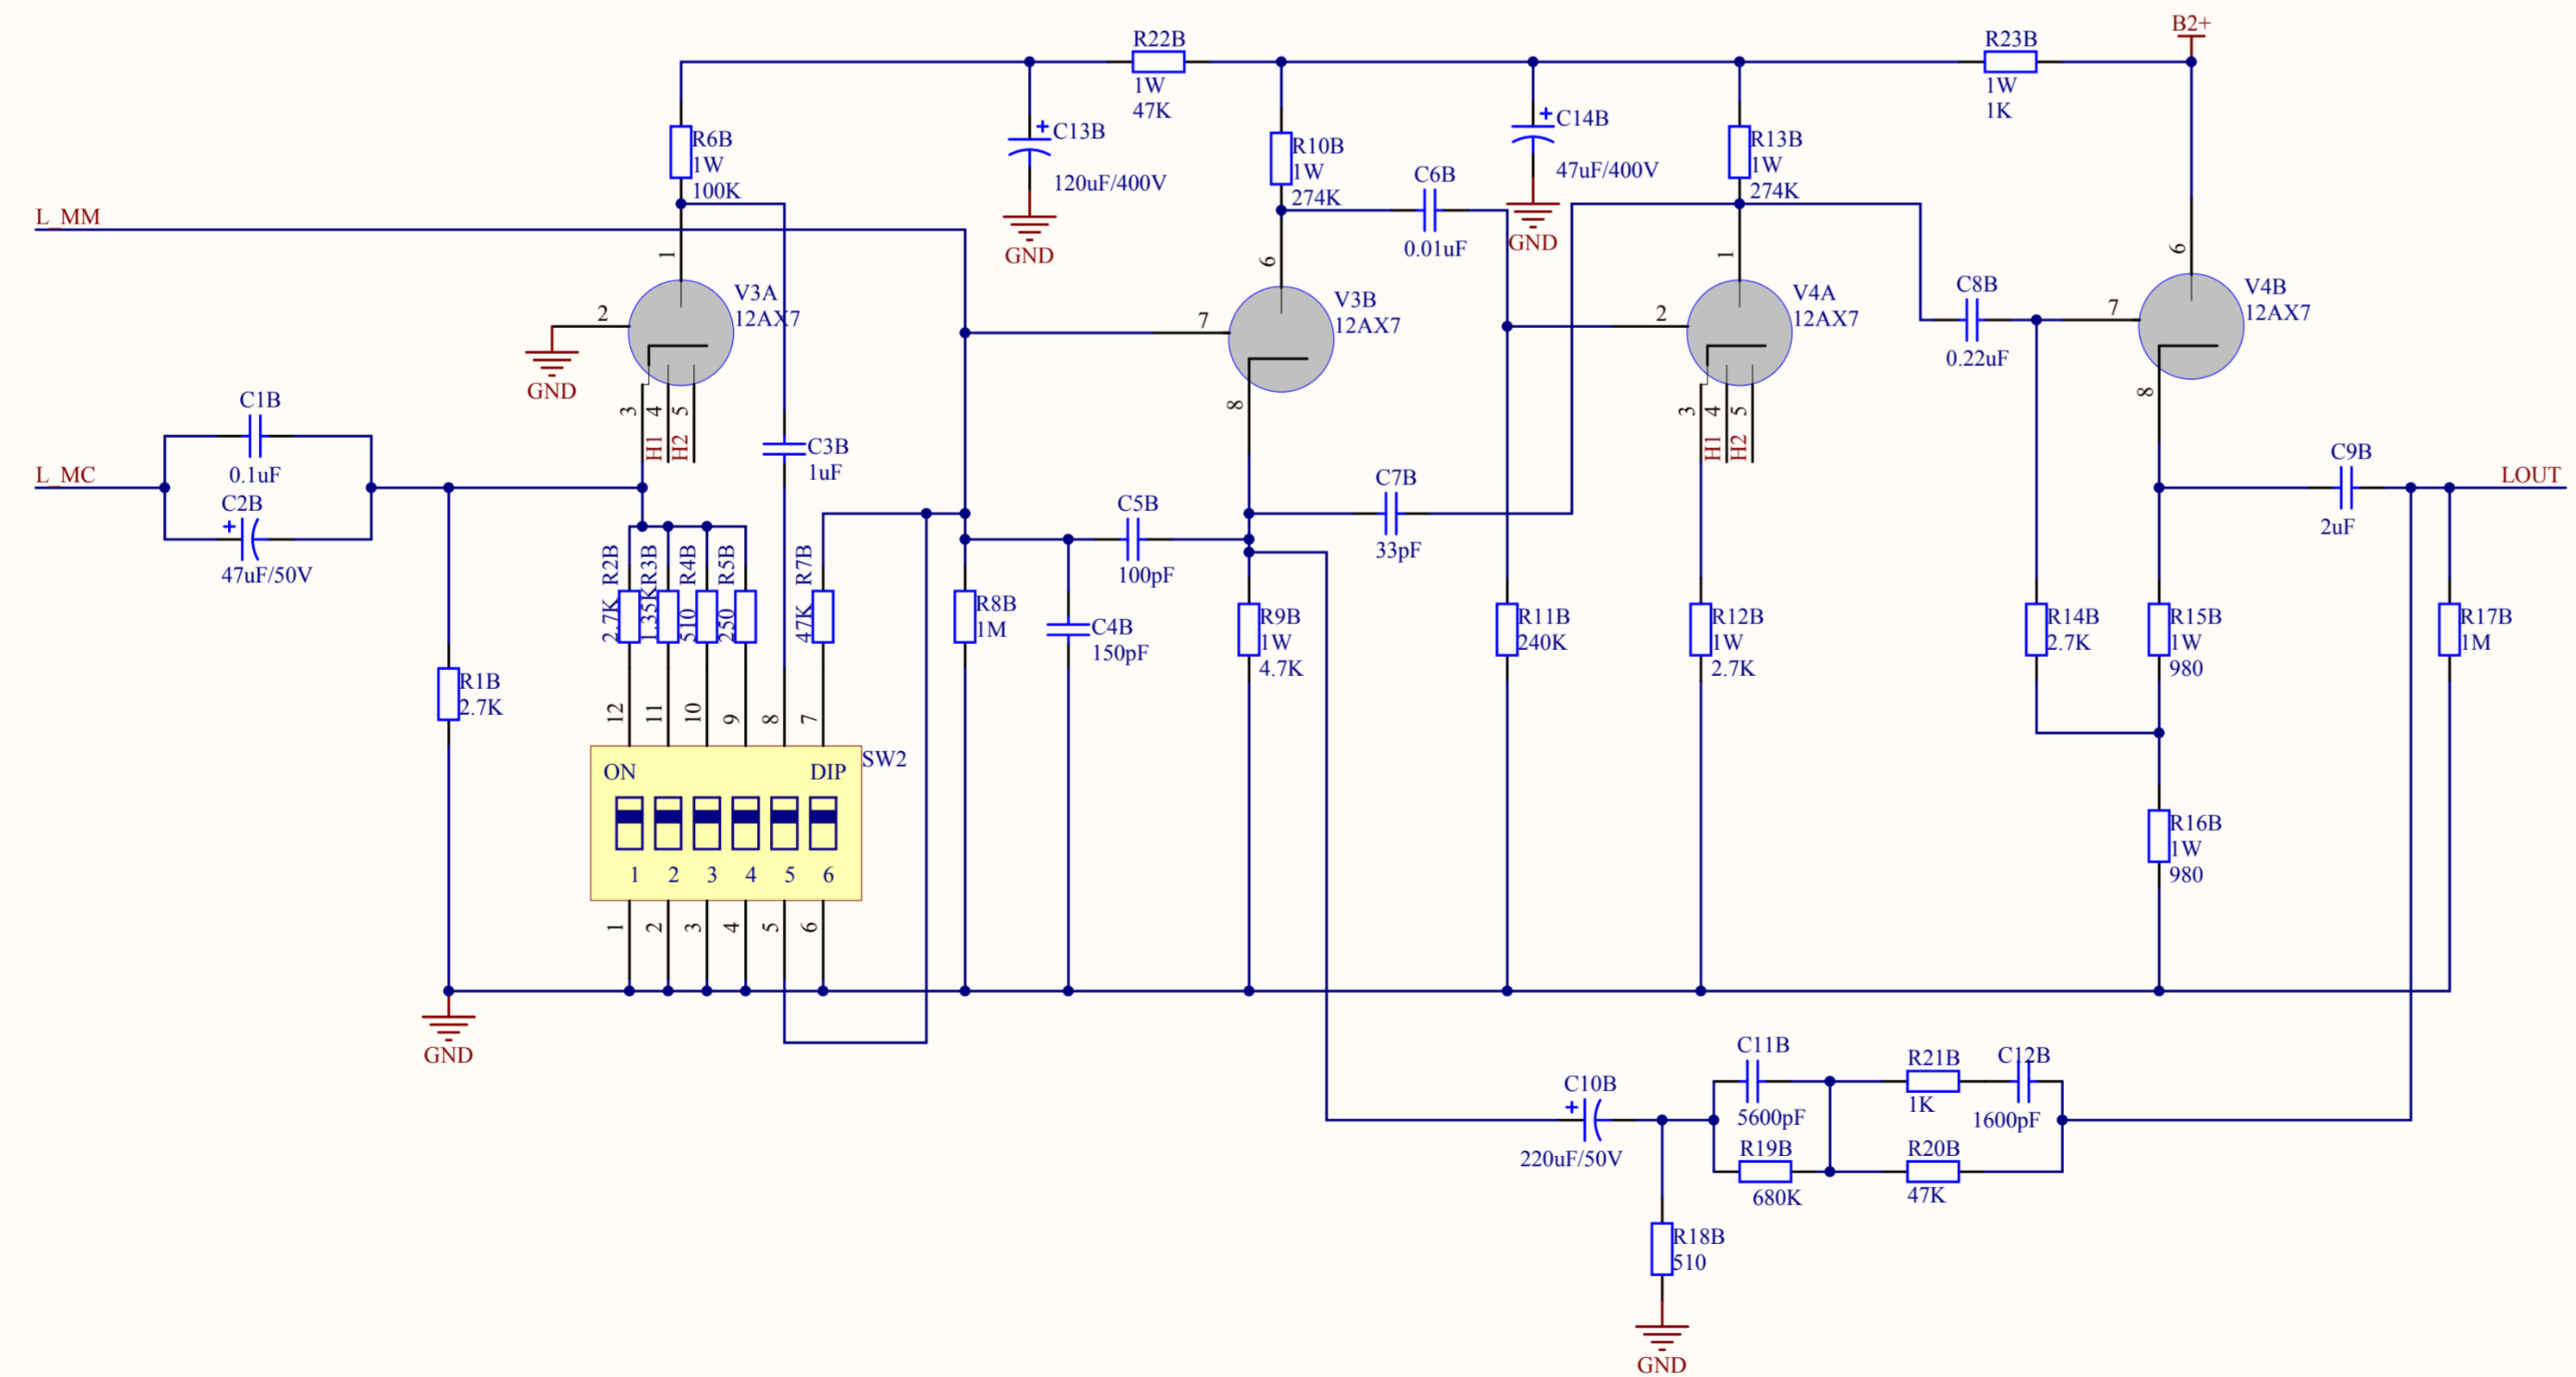

12AX7 Phono Pre-Amplifier ref VTL

Analog Metric

Title		
Size	Number	Revision
C		
Date:	6/4/2010	Sheet of
File:	G:\AnalogMetric\phono vtl.SchDoc	Drawn By: