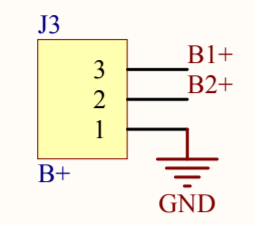

12AX7 Phono Pre-Amplifier ref VTL

Analog Metric

Title		
Size	Number	Revision
C		
Date:	6/4/2010	Sheet of
File:	G:\AnalogMetric\phono vtl.SchDoc	Drawn By: